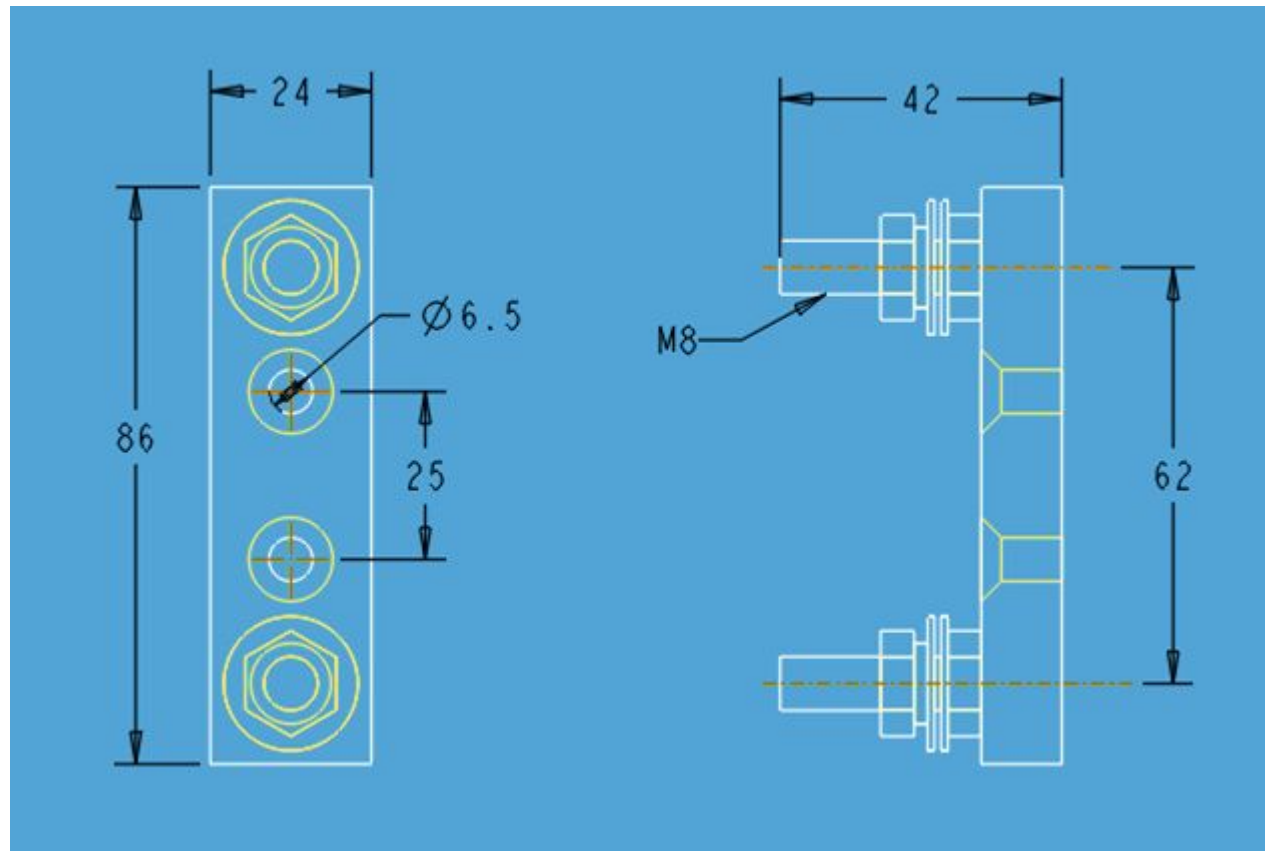

# Dongguan Gongfu Electronic Co. Ltd.

[TEL:0769-82391938](tel:0769-82391938) 81100206 FAX:0769-82391939 <http://www.gfefuse.com>

- 1.Product model: ANS-800 car fuse holder
- 2.Body: PBT high temperature and high strength 8.8 screw hardware
- 3 Car bolt type (fork bolt) high power DC fuse (ANL-A/GFEFUSE). Voltage current 12-1000V 25A-800A
- 4.Use temperature range of 0 degrees to 300 degrees