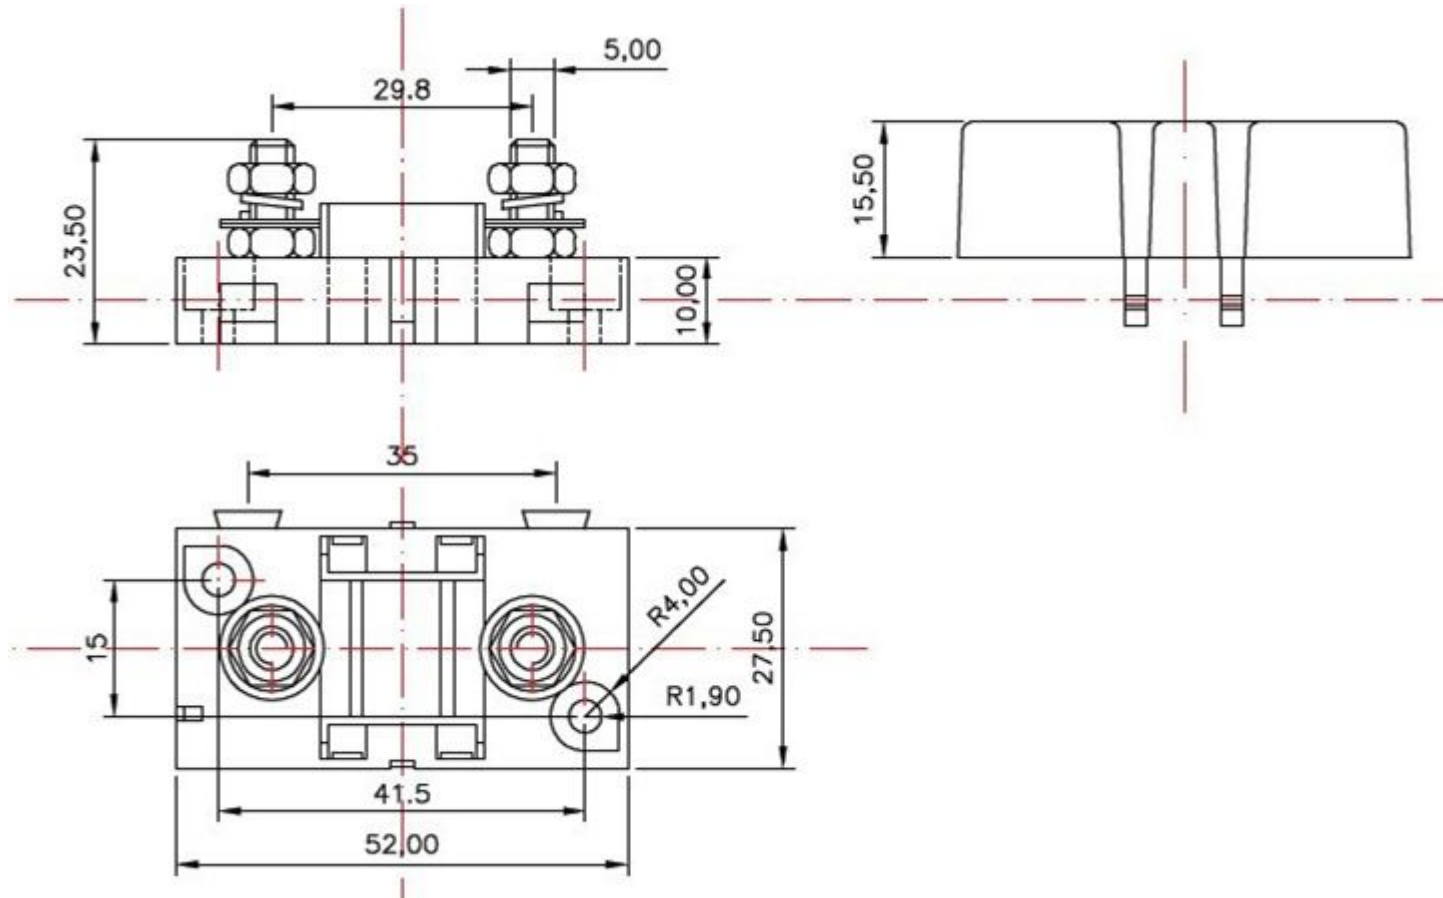

Dongguan Gongfu Electronic Co. Ltd.

[TEL:0769-82391938](tel:0769-82391938) 81100206 FAX:0769-82391939 <http://www.gfefuse.com>

1 product model: ANS-200 car plug bolt (bolt type) fuse holder

2 product body: PBT. contact parts high strength screw

3 voltage: 12V-250V/DC DC voltage. It is suitable for the series.15A-200A current range of the car s s fork bolt (bolt type) ANL-C series

4 products are in line with ROHS. for high power DC equipment and automotive.